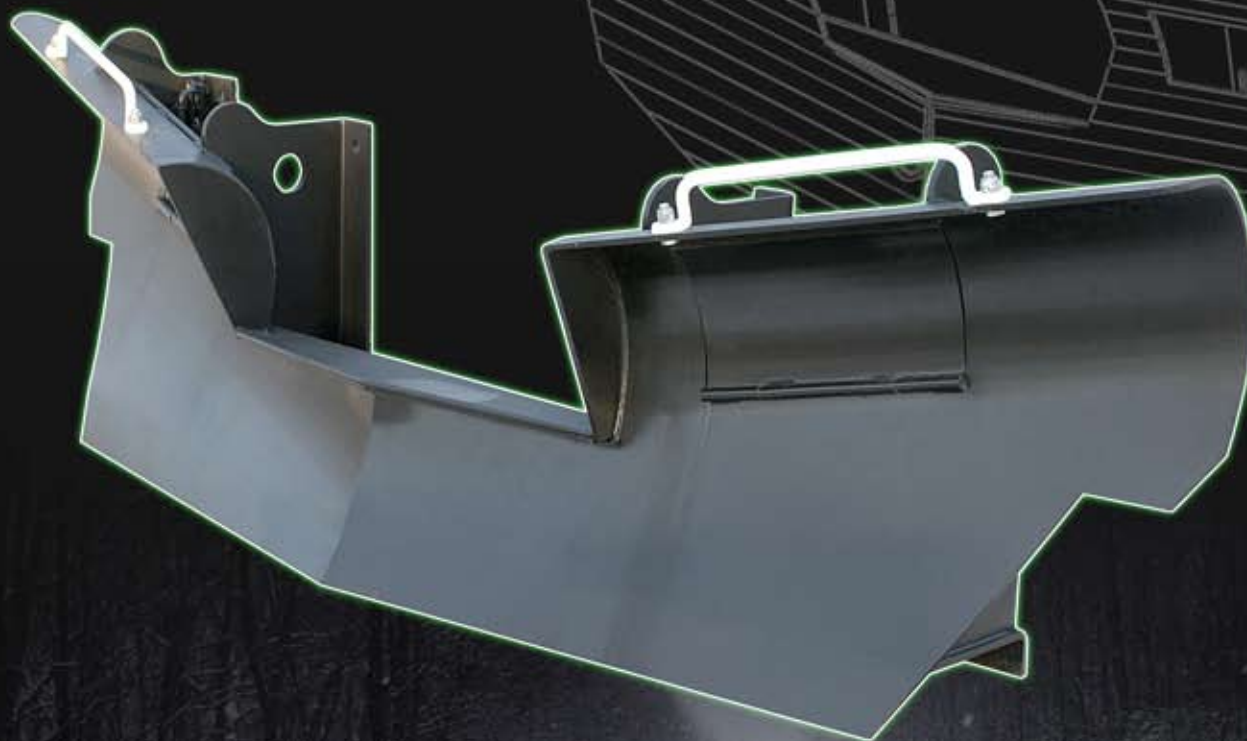

CLEAR THE WAY

With Delta Manufacturing's Pilot Plows

EMD & G.E. Style Plows

DM34010 34"H x 115"W

Fits GP, SD, SW, NW, RS11

OEM Reference Numbers

8340577 8345878

8351694 8477182

8475665 8365606

8395942

DM11070 37"H x 115"W

Universal Plow for EMD

or G.E. Locomotives

We can competitively
manufacture any
Pilot Plow to your
specifications

906-233-1500

3707 19th Avenue North • Escanaba, MI 49829 • fax 906-233-1555